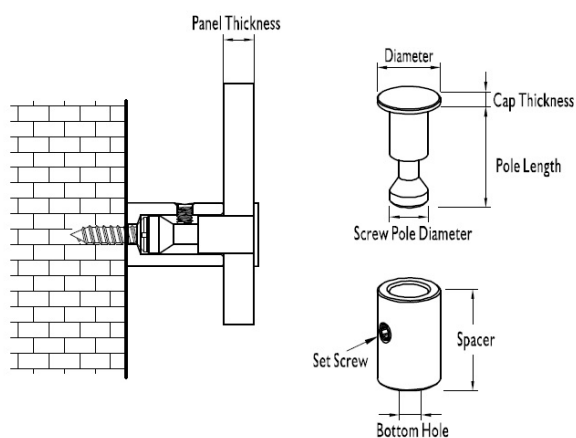

PRODUCT SHEET

Description:

Sign Board Screw SS304, $\varnothing 13 \times 20$ mm, Max Panel Thickness: 8mm

Item number:

22.11.155-0

Units	Box	Carton	HS Code	Barcode
Pcs.	4	100	8302490099	
				5704866505833

Diameter	Spacer	Cap Thickness	Screw Pole Size	Bottom Hole Size	Max Panel Thickness	Set Screw
13mm	20mm	1mm	Dia. 8mm x L22mm	4,2mm	8mm	M4 x 4

SISO A/S

Mileparken 11
DK-2740 Skovlunde
Denmark
VAT: DK 24786013

Phone +45 45 830 900

www.siso.dk
siso@siso.dk

Danske Bank
Nytorv Branch
Copenhagen
SWIFT: DABADKKK

Account no.
4180 3112 112936
IBAN Account
DK7230003112112936